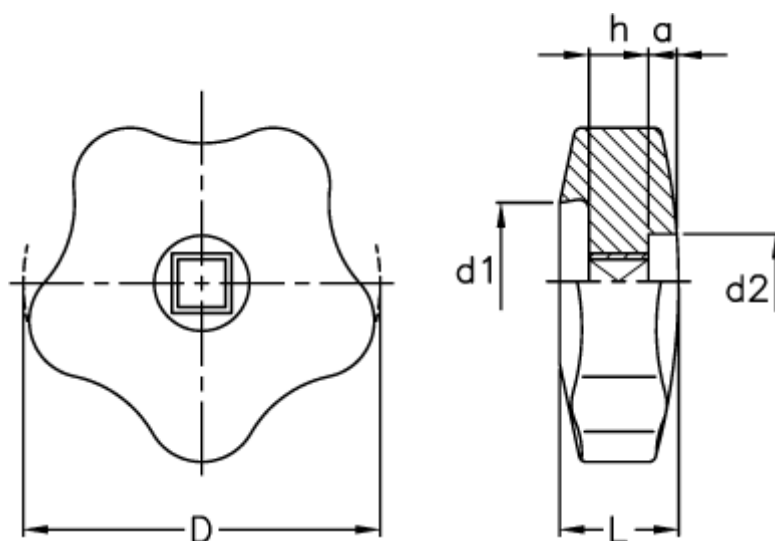

Article number: 2302069101

Description: E+G Lobe knob
VCR.192/50-6x6

Measures

a	= 5
d	= 50
d1	= 24
d2	= 14
h	= 10
L	= 18
S H9	= 6x6